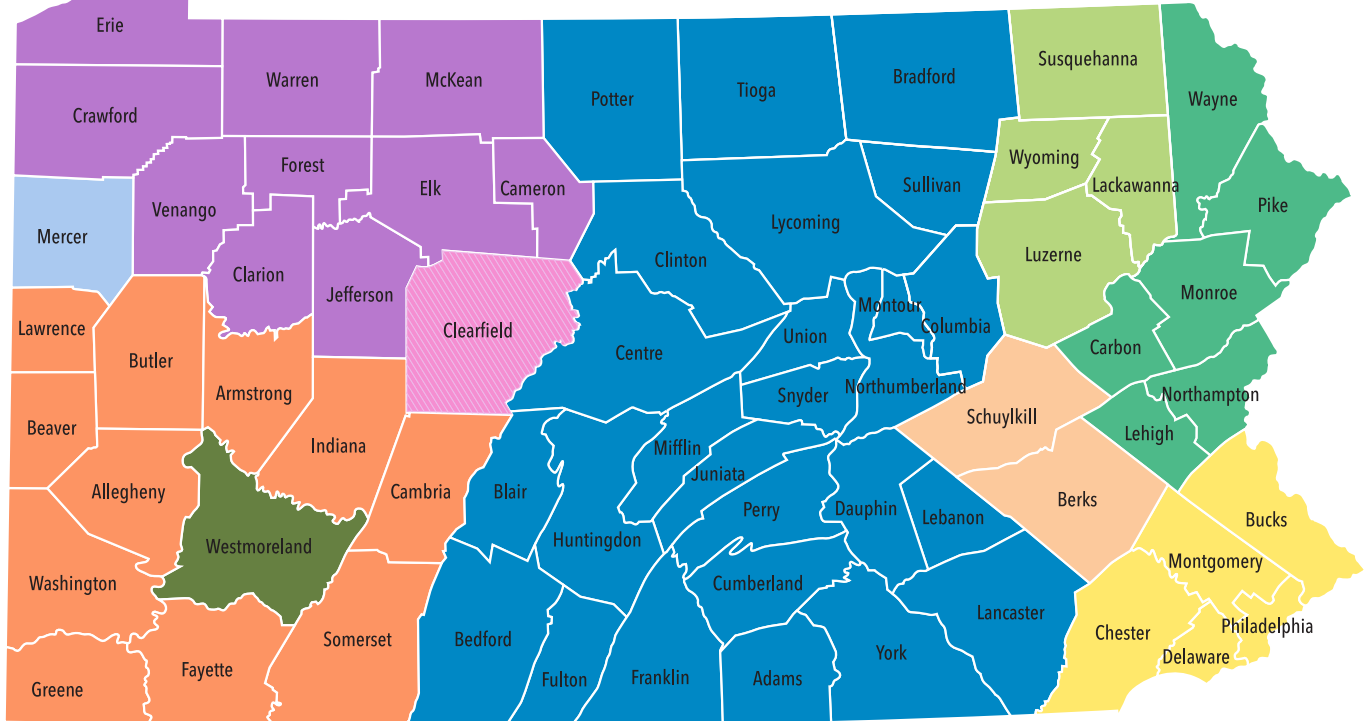

PENNSYLVANIA'S FEEDING AMERICA FOOD BANKS

FEEDING PENNSYLVANIA

- Central Pennsylvania Food Bank - 717.564.1700
- Community Food Warehouse of Mercer County 724.981.0353
- Greater Pittsburgh Community Food Bank 412.460.3663
- Philabundance - 215.339.0900
- Second Harvest Food Bank of Lehigh Valley & Northeast PA 484.287.4015
- Second Harvest Food Bank of Northwest Pennsylvania 814.459.3663
- Second Harvest Food Bank of Northwest PA and Central Pennsylvania Food Bank
- Westmoreland County Food Bank 724.468.8660
- H&J Weinberg NEPA Regional Food Bank 570.908.2222
- Helping Harvest Fresh Food Bank 610.926.5802

1.5 MILLION PEOPLE IN PENNSYLVANIA ARE AT RISK OF HUNGER. THIS NUMBER INCLUDES 438,000 CHILDREN.

Together, our **nine member food banks** work with **2,700 agencies**, such as food pantries, homeless shelters and soup kitchens, to bring food to those in need. Collectively, our food banks and their member agencies **distribute more than 164 million pounds of food** to nearly **two million people** each year.

Our food banks host **more than 43,000 volunteers** each year. Together, they **donate about 423,000 hours** to helping to **eradicate hunger in Pennsylvania.**

ABOUT FEEDING PENNSYLVANIA

Feeding Pennsylvania provides a strong collective voice for hunger relief in Pennsylvania through a variety of channels, including programming and advocacy. Our statewide programs include Fill a Glass with Hope®, the first statewide charitable fresh milk distribution program in the United States, which brings nutritious milk to those in need. Whether it's an annual event such as Sack Hunger, a partnership with Pennsylvania's pork producers during Penn State football season, or an ongoing program like Military Share, which creates enhanced opportunities for veterans and those in the armed forces to get food, our goal is to ensure that no Pennsylvanian goes hungry.